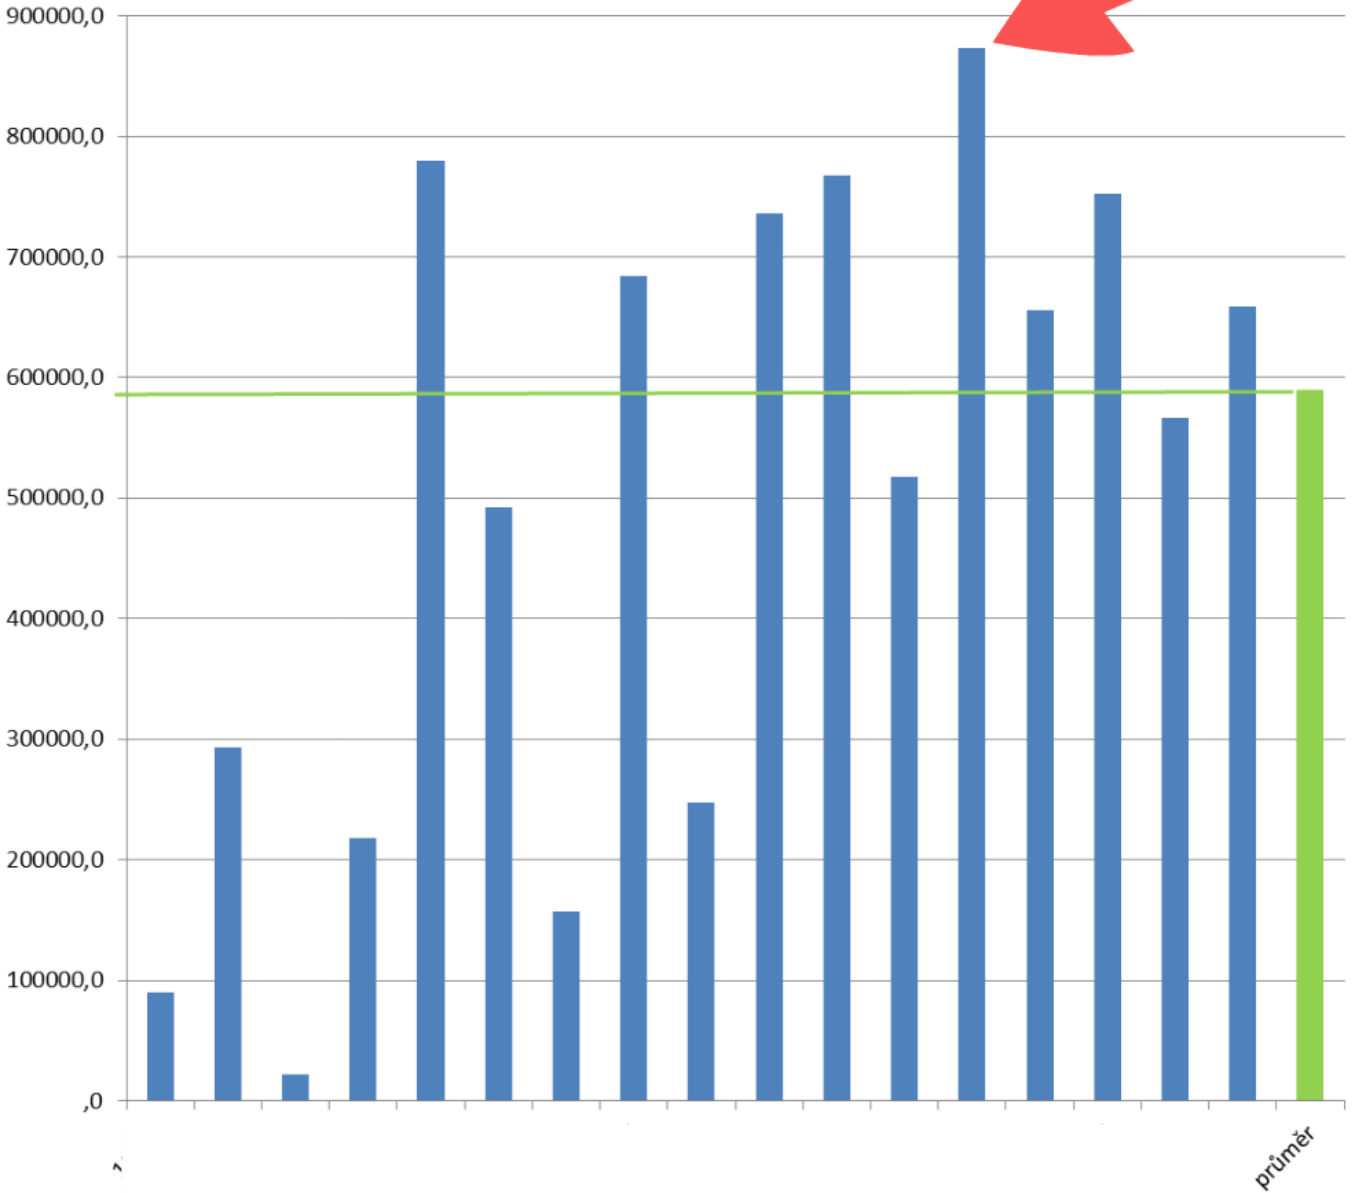

FEL: projects+contracts per FTE

Dept. of Control Engineering

Projekty a DČ/1 úvazek